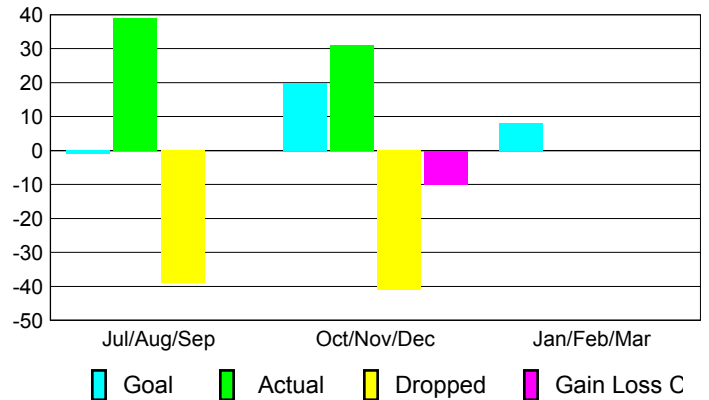

Club Results 2012-2013

Goal, New, Dropped, Gain/Loss

MEMBERSHIP

Membership Results
2012-2013

Membership
2011-2012

Month	Net Memb Goal	Actual New Memb	Actual Dropped Memb	Gain/Loss of Memb	Gain/Loss of Memb
Jul/Aug/Sep	-1	39	-39	0	6
Oct/Nov/Dec	20	31	-41	-10	-28
Jan/Feb/Mar	8				9
Totals	27	70	-80	-10	-13

Membership Results 2012-2013

Goal, New, Dropped, Gain/Loss

Comparison of Club Gain/Loss

Current Year Compared to the Previous Year

Comparison of Membership Gain/Loss

Current Year Compared to the Previous Year