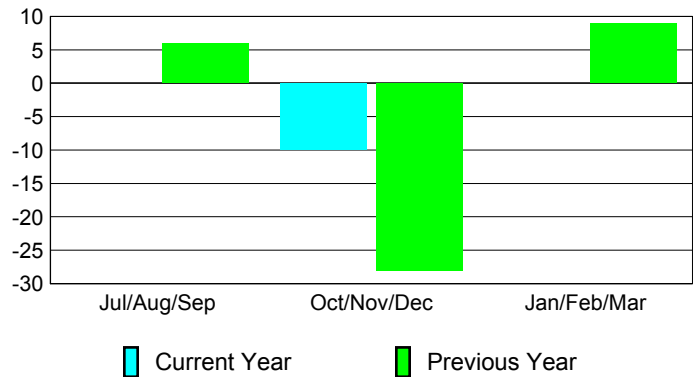

Club Results 2012-2013

Goal, New, Dropped, Gain/Loss

MEMBERSHIP

Membership Results
2012-2013

Membership
2011-2012

Month	Net Memb Goal	Actual New Memb	Actual Dropped Memb	Gain/Loss of Memb	Gain/Loss of Memb
Jul/Aug/Sep	-1	39	-39	0	6
Oct/Nov/Dec	20	31	-41	-10	-28
Jan/Feb/Mar	8				9
Totals	27	70	-80	-10	-13

Membership Results 2012-2013

Goal, New, Dropped, Gain/Loss

Comparison of Club Gain/Loss

Current Year Compared to the Previous Year

Comparison of Membership Gain/Loss

Current Year Compared to the Previous Year

YTD Status Quo Clubs 2012-2013

Status Quo Clubs Compared to Status Quo Members

Gender Comparison 2012-2013

Jul/Aug/Sep

Oct/Nov/Dec

Jan/Feb/Mar

Male

Female