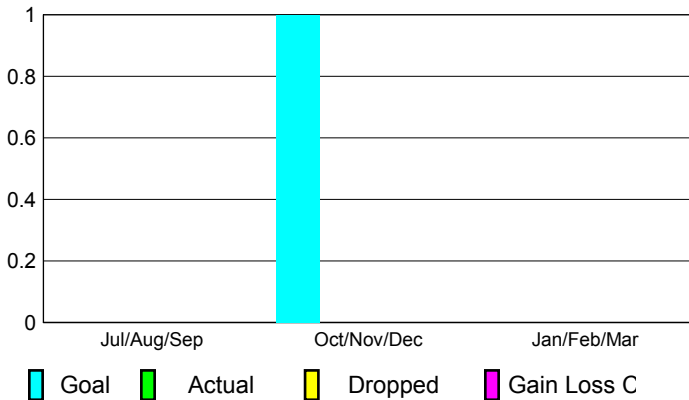

2012-2013 GMT Reports for District (or Undistricted) **District 105SW**

GMT: HOWARD PATRICK LEE

Location: ENGLAND

GMT CA: 4

CLUBS

Club Results
2012-2013

Clubs
2011-2012

Month	New Club Goal	Actual New Clubs	Actual Dropped Clubs	Gain/Loss of Clubs	Gain/Loss of Clubs
Jul/Aug/Sep	0	0	0	0	0
Oct/Nov/Dec	1	0	0	0	0
Jan/Feb/Mar	0				0
Totals	1	0	0	0	0

Club Results 2012-2013

Goal, New, Dropped, Gain/Loss

MEMBERSHIP

Membership Results
2012-2013

Membership
2011-2012

Month	Net Memb Goal	Actual New Memb	Actual Dropped Memb	Gain/Loss of Memb	Gain/Loss of Memb
Jul/Aug/Sep	-1	39	-39	0	6
Oct/Nov/Dec	20	31	-41	-10	-28
Jan/Feb/Mar	8				9
Totals	27	70	-80	-10	-13